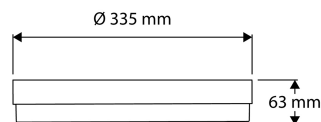

#### VLASTNOSTI PRODUKTU

Suitable for wall mounting	✓	Suitable for number of light sources	1
Suitable for suspended mounting	✗	Nominal voltage	220   240 Volt
Suitable for ceiling mounting	✓	Nominal current	145   470 Milliampere
Suitable for built-in mounting	✗	Rated lifetime L70/B50 at 25 °C	175000 Hour
Suitable for surface mounting	✓	Lumen maintenance at median useful life of 35,000 h at 25 °C ambient (tq)	95 Percentage
Suitable for light line configuration	✗	Lumen maintenance at median useful life of 50,000 h at 25 °C ambient (tq)	93 Percentage
Suitable for clamp-mounting	✗	Lumen maintenance at median useful life of 75,000 h at 25 °C ambient (tq)	89 Percentage
With mounting material	✓	Max. number of luminaires per miniature circuit breaker C10 (MCB)	25
Suitable for workplace according to EN 12464-1	✗	Max. number of luminaires per miniature circuit breaker B16 (MCB)	40
Lamp type	LED exchangeable	Max. number of luminaires per miniature circuit breaker C16 (MCB)	80
With light source	✓	Rated ambient temperature according to IEC 62722-2-1	0   50 Degrees celsius
Lamp holder	Other	Luminous flux in emergency mode	235 Lumen
Housing material	Plastic	Power consumption in emergency mode	2,7 Watt
Surface protection housing	Other	Suitable for lamp power	8   24 Watt
Housing colour	Black	Luminaire efficacy	83   90 Lumen/Watt
Material cover	Plastic, opal	Max. system power	24 Watt
Type of grid	None	Rated luminous flux according to IEC 62722-2-1	750   2150 Lumen
Voltage type	AC	Colour temperature	3000   4000 Kelvin
Type of control gear	LED operating device current-controlled	Flickering value Pst LM	0,74
With control gear	✓	Power factor	0,9
Exchangeable control gear	✓	Height/depth	335 Millimetre
Dimmable	✗	Outer diameter	63 Millimetre
Dimming 0-10 V	✗	Built-in length	0 Millimetre
Dimming 1-10 V	✗	Built-in width	0 Millimetre