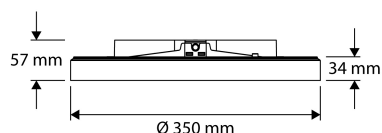

VLASTNOSTI PRODUKTU

Suitable for wall mounting	✓	Suitable for number of light sources	1
Suitable for wall mounting	✓	LED nominal current at constant current	6 20 Milliampere
Suitable for suspended mounting	✓	Nominal voltage	220 240 Volt
Suitable for ceiling mounting	✓	Nominal current	100 340 Milliampere
Suitable for built-in mounting	✗	Rated lifetime L80/B50 at 25 °C	143000 Hour
Suitable for surface mounting	✓	Rated lifetime L70/B50 at 25 °C	228000 Hour
Suitable for light line configuration	✗	Rated life time L70/B10 at 25 °C	170000 Hour
Suitable for clamp-mounting	✗	Lumen maintenance at median useful life of 35,000 h at 25 °C ambient (tq)	95,64 Percentage
With mounting material	✓	Lumen maintenance at median useful life of 50,000 h at 25 °C ambient (tq)	94,88 Percentage
Suitable for workplace according to EN 12464-1	✓	Lumen maintenance at median useful life of 75,000 h at 25 °C ambient (tq)	89,08 Percentage
Lamp type	LED exchangeable	Failure rate at median useful life of 35,000 h at 25 °C ambient (tq)	4,36 Percentage
With light source	✓	Failure rate at median useful life of 50,000 h at 25 °C ambient (tq)	5,12 Percentage
Lamp holder	Other	Rated life time L80/B10 at 25 °C	106000 Hour
Housing material	Plastic	Rated life time L90/B10 at 25 °C	50000 Hour
Surface protection housing	Plastic-coated	Failure rate at median useful life of 75,000 h at 25 °C ambient (tq)	10,92 Percentage
Housing colour	Black	Rated life time L90/B50 at 25 °C	69000 Hour
Material cover	Plastic, opal	Max. number of luminaires per miniature circuit breaker C10 (MCB)	62
Voltage type	AC/DC	Max. number of luminaires per miniature circuit breaker B16 (MCB)	49
Type of control gear	Not required	Max. number of luminaires per miniature circuit breaker C16 (MCB)	98
With control gear	✓	Rated ambient temperature according to IEC 62722-2-1	-25 50 Degrees celsius
Exchangeable control gear	✓	Luminaire efficacy	110 Lumen/Watt
Dimmable	✗	Rated luminous flux according to IEC 62722-2-1	2100 Lumen