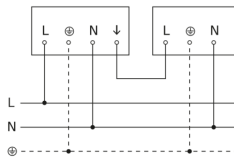

Technical specifications

Dimensions (L x W x H)	224 x 175 x 242 mm	Impact resistance	IK03
With lamp	No	IP-rating	IP44
Manufacturer's Warranty	3 years	Protection class	II
With remote control	No	Ambient temperature	-20 – 40 °C
Version	black	Housing material	Plastic
PU1, EAN	4007841084752	Cover material	Plastic, structured
Application, place	Outdoors	Output	15 W
Application, room	front door, courtyard & driveway, all round the building, terrace / balcony	Base	E27
Colour	black	Basic light level function	No
includes sheet of self-adhesive numbers	No	Interconnection	Yes
Installation site	wall	Interconnection via	Cable

Outdoor light without sensor

L 10

black
EAN 4007841 084752
Article number 084752

Dimension Drawing

Master circuit diagram

Master/slave interconnection circuit diagram

Master/master interconnection circuit diagram