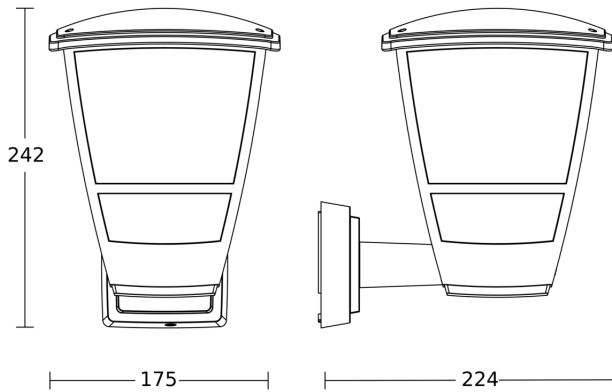

3 years

manufacturer's warranty

plastic free packaging

energy saving

Function description

Nostalgia meets the modern era. L 10 wall light featuring a nostalgic design yet modern lines. Suitable for any E27 bulb of choice (not included). Easy to fit thanks to few screws. With an integrated reflector foil below the cover for optimal illumination. Delivered in plastic-free packaging.

Technical specifications

Dimensions (L x W x H)	224 x 175 x 242 mm	Impact resistance	IK03
With lamp	No	IP-rating	IP44
Manufacturer's Warranty	3 years	Protection class	II
With remote control	No	Ambient temperature	-20 – 40 °C
Version	black	Housing material	Plastic
PU1, EAN	4007841084752	Cover material	Plastic, structured
Application, place	Outdoors	Output	15 W
Application, room	front door, courtyard & driveway, all round the building, terrace / balcony	Base	E27
Colour	black	Basic light level function	No
includes sheet of self-adhesive numbers	No	Interconnection	Yes
Installation site	wall	Interconnection via	Cable

Outdoor light without sensor

L 10

black
EAN 4007841 084752
Article number 084752

Dimension Drawing

Master circuit diagram

Master/slave interconnection circuit diagram

Master/master interconnection circuit diagram