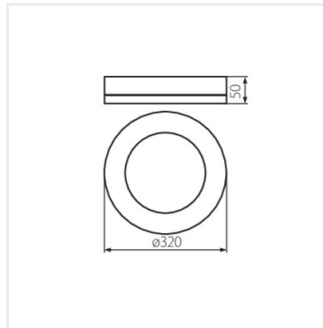

## Stropní LED svítidlo

TURA LED 15W-NW-O-B

TURA LED 24W-NW-O-B

TURA LED 15W-NW-O-B

TURA LED 24W-NW-O-B