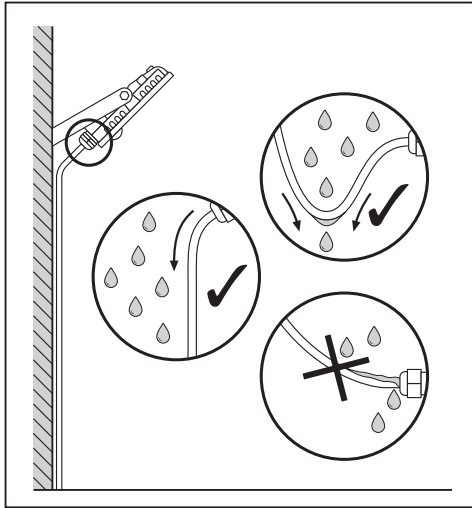

FLOODLIGHT ESSENTIAL / ENERGY EFFICIENCY CLASS: F

FL ESSENTIAL 10W 830 BK	FL ESSENTIAL 20W 830 BK	FL ESSENTIAL 30W 830 BK	FL ESSENTIAL 50W 830 BK
EAN 4058075767911	EAN 4058075767997	EAN 4058075768055	EAN 4058075768116

FL ESSENTIAL 10W 840 BK	FL ESSENTIAL 20W 840 BK	FL ESSENTIAL 30W 840 BK	FL ESSENTIAL 50W 840 BK
EAN 4058075767935	EAN 4058075768017	EAN 4058075768079	EAN 4058075768130

FL ESSENTIAL 10W 865 BK	FL ESSENTIAL 20W 865 BK	FL ESSENTIAL 30W 865 BK	FL ESSENTIAL 50W 865 BK
EAN 4058075767973	EAN 4058075768031	EAN 4058075768093	EAN 4058075768154

FLOODLIGHT ESSENTIAL SENSOR / ENERGY EFFICIENCY CLASS: F

FL ESSENTIAL SENSOR 10W 830 BK	FL ESSENTIAL SENSOR 20W 830 BK	FL ESSENTIAL SENSOR 30W 830 BK	FL ESSENTIAL SENSOR 50W 830 BK
EAN 4058075768178	EAN 4058075768253	EAN 4058075768314	EAN 4058075768376

FL ESSENTIAL SENSOR 10W 840 BK	FL ESSENTIAL SENSOR 20W 840 BK	FL ESSENTIAL SENSOR 30W 840 BK	FL ESSENTIAL SENSOR 50W 840 BK
EAN 4058075768215	EAN 4058075768277	EAN 4058075768338	EAN 4058075768390

FL ESSENTIAL SENSOR 10W 865 BK	FL ESSENTIAL SENSOR 20W 865 BK	FL ESSENTIAL SENSOR 30W 865 BK	FL ESSENTIAL SENSOR 50W 865 BK
EAN 4058075768239	EAN 4058075768291	EAN 4058075768352	EAN 4058075768413