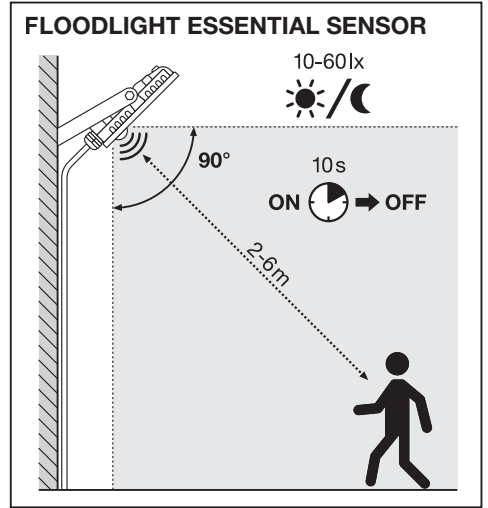

FLOODLIGHT ESSENTIAL / ENERGY EFFICIENCY CLASS: F

FL ESSENTIAL 10W 830 BK	FL ESSENTIAL 20W 830 BK	FL ESSENTIAL 30W 830 BK	FL ESSENTIAL 50W 830 BK
EAN 4058075767911	EAN 4058075767997	EAN 4058075768055	EAN 4058075768116

FL ESSENTIAL 10W 840 BK	FL ESSENTIAL 20W 840 BK	FL ESSENTIAL 30W 840 BK	FL ESSENTIAL 50W 840 BK
EAN 4058075767935	EAN 4058075768017	EAN 4058075768079	EAN 4058075768130

FL ESSENTIAL 10W 865 BK	FL ESSENTIAL 20W 865 BK	FL ESSENTIAL 30W 865 BK	FL ESSENTIAL 50W 865 BK
EAN 4058075767973	EAN 4058075768031	EAN 4058075768093	EAN 4058075768154

FLOODLIGHT ESSENTIAL SENSOR / ENERGY EFFICIENCY CLASS: F

FL ESSENTIAL SENSOR 10W 830 BK	FL ESSENTIAL SENSOR 20W 830 BK	FL ESSENTIAL SENSOR 30W 830 BK	FL ESSENTIAL SENSOR 50W 830 BK
EAN 4058075768178	EAN 4058075768253	EAN 4058075768314	EAN 4058075768376

FL ESSENTIAL SENSOR 10W 840 BK	FL ESSENTIAL SENSOR 20W 840 BK	FL ESSENTIAL SENSOR 30W 840 BK	FL ESSENTIAL SENSOR 50W 840 BK
EAN 4058075768215	EAN 4058075768277	EAN 4058075768338	EAN 4058075768390

FL ESSENTIAL SENSOR 10W 865 BK	FL ESSENTIAL SENSOR 20W 865 BK	FL ESSENTIAL SENSOR 30W 865 BK	FL ESSENTIAL SENSOR 50W 865 BK
EAN 4058075768239	EAN 4058075768291	EAN 4058075768352	EAN 4058075768413