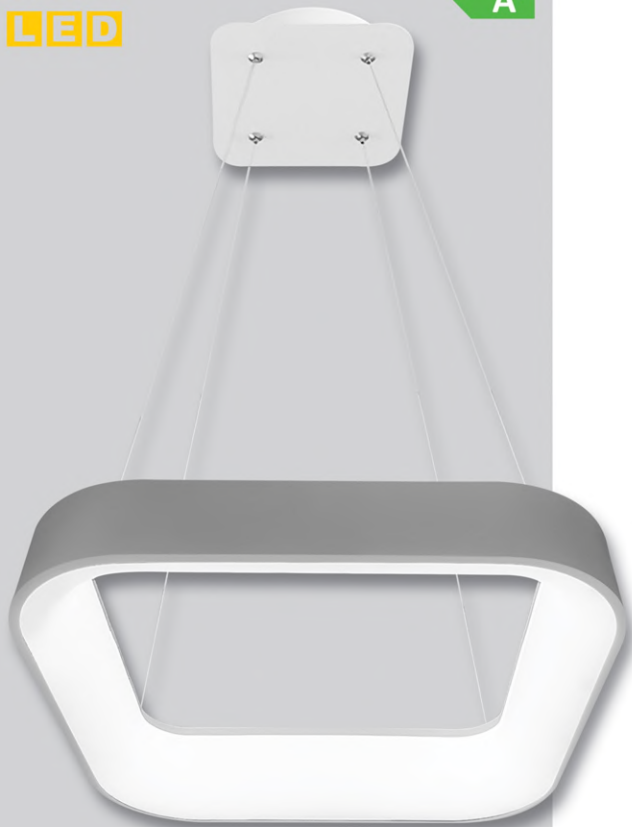

NOVINKA  
LED

NEST  
A+

40W 2600lm

WMKLO1S-40W/LED-BI

40W 2600lm

WMKLO1S-40W/LED-SED

WMKLO1S-40W/LED-BI

8 590 849 530117

WMKLO1S-40W/LED-SED

8 590 849 530094

NOVINKA  
LED

NEST  
A+

40W 2600lm

WMKLO2S-40W/LED-BI

40W 2600lm

WMKLO2S-40W/LED-SED