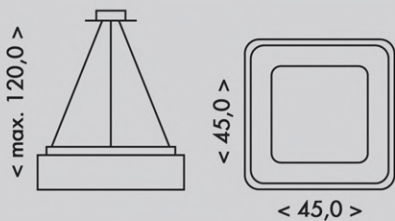

WMKLO1S-40W/LED-SED

8 590 849 530094

NOVINKA  
LED

NEST  
A+

40W 2600lm

WMKLO2S-40W/LED-BI

40W 2600lm

WMKLO2S-40W/LED-SED