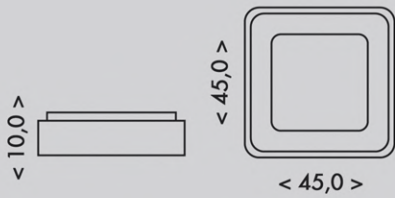

NOVINKA  
LED

NEST  
A+

40W 2600lm

WMKLO1S-40W/LED-BI

40W 2600lm

WMKLO1S-40W/LED-SED

WMKLO1S-40W/LED-BI

8 590 849 530117