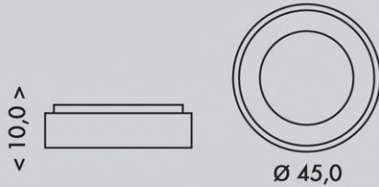

NOVINKA
LED

NEST
A+

40W 2600lm

WMKL01R-40W/LED-BI

40W 2600lm

WMKL01R-40W/LED-SED

WMKL01R-40W/LED-BI

8 590 849 530087