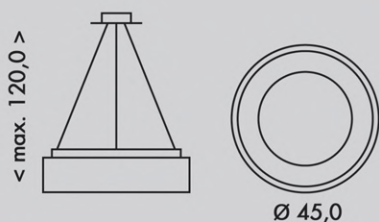

WMKL01R-40W/LED-SED

8 590 849 530070

NOVINKA
LED

NEST
A+

40W 2600lm

WMKL02R-40W/LED-BI

40W 2600lm

WMKL02R-40W/LED-SED