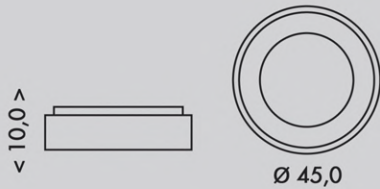

NOVINKA  
LED

NEST  
A+

40W 2600lm

WMKL01R-40W/LED-BI

40W 2600lm

WMKL01R-40W/LED-SED

WMKL01R-40W/LED-BI

8 590 849 530087