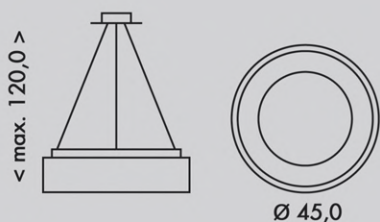

WMKL01R-40W/LED-SED

8 590 849 530070

NOVINKA  
LED

NEST  
A+

40W 2600lm

WMKL02R-40W/LED-BI

40W 2600lm

WMKL02R-40W/LED-SED