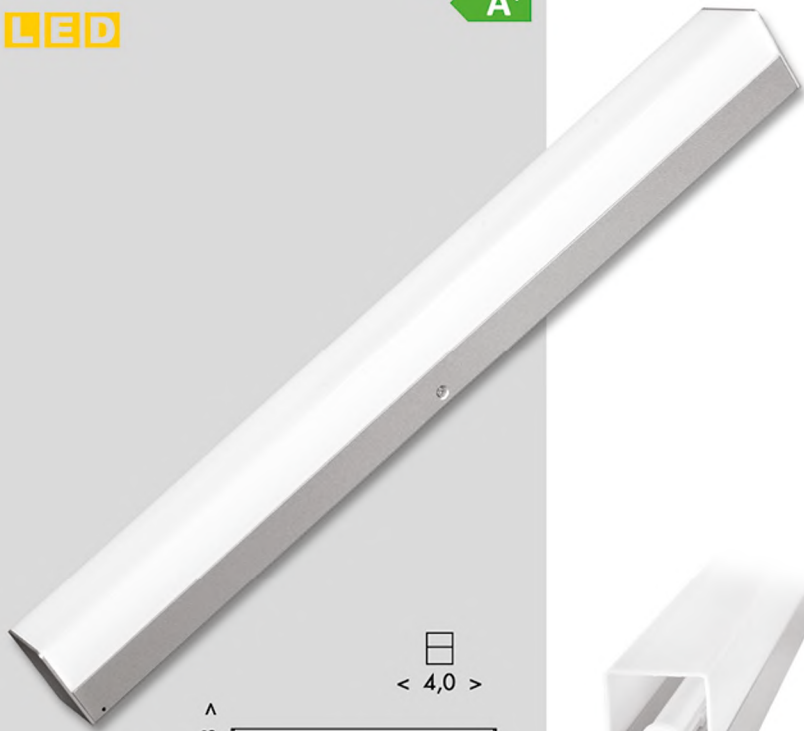

NOVINKA  
LED

ALBA  
A+

15W **1200lm**

TL4130-15W/STR

22W **1760lm**

TL4130-22W/STR

30W **2400lm**

TL4130-30W/STR