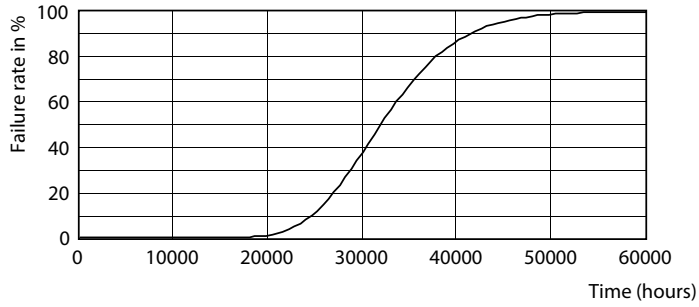

LEDtube 30K

LEDtube 30K FailureRate

LEDtube 30K LifetimeVsTc

LEDtube 30K

LEDtube S14 30K LumenVsTc

Other LEDtube