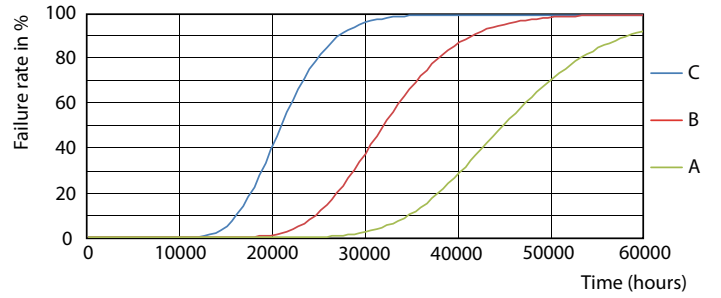

LEDtube 30K

LEDtube 30K FailureRate

LEDtube 30K LifetimeVsTc

LEDtube 30K

LEDtube S14 30K LumenVsTc

Other LEDtube