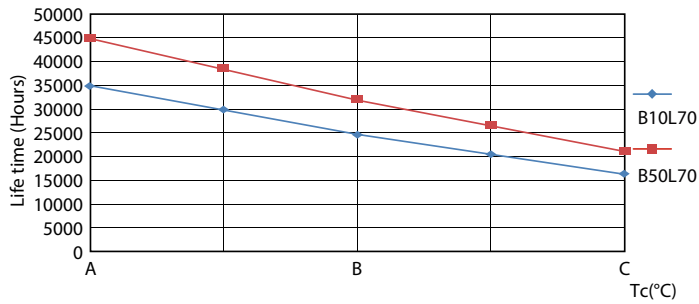

LEDtube 30K

LEDtube 30K FailureRate

LEDtube 30K LifetimeVsTc

LEDtube 30K

LEDtube S14 30K LumenVsTc

Other LEDtube