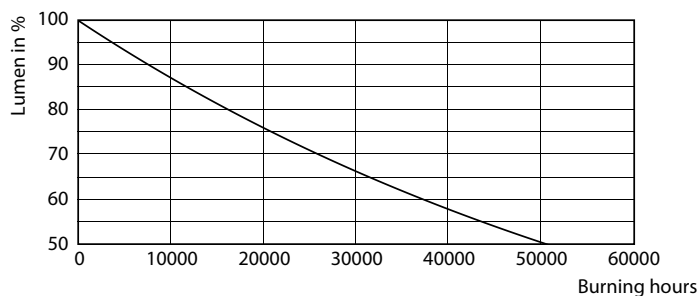

## Životnost

LEDspots LED 25K

LEDspots LMP 25K