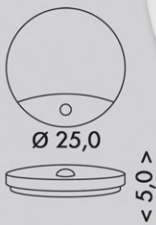

NOVINKA  
LED

LORA

15W 1300lm

WHST71-LED

min max  
10sec - 12min

min max  
3lux - 2000lux

WHST71-LED

NOVINKA  
LED