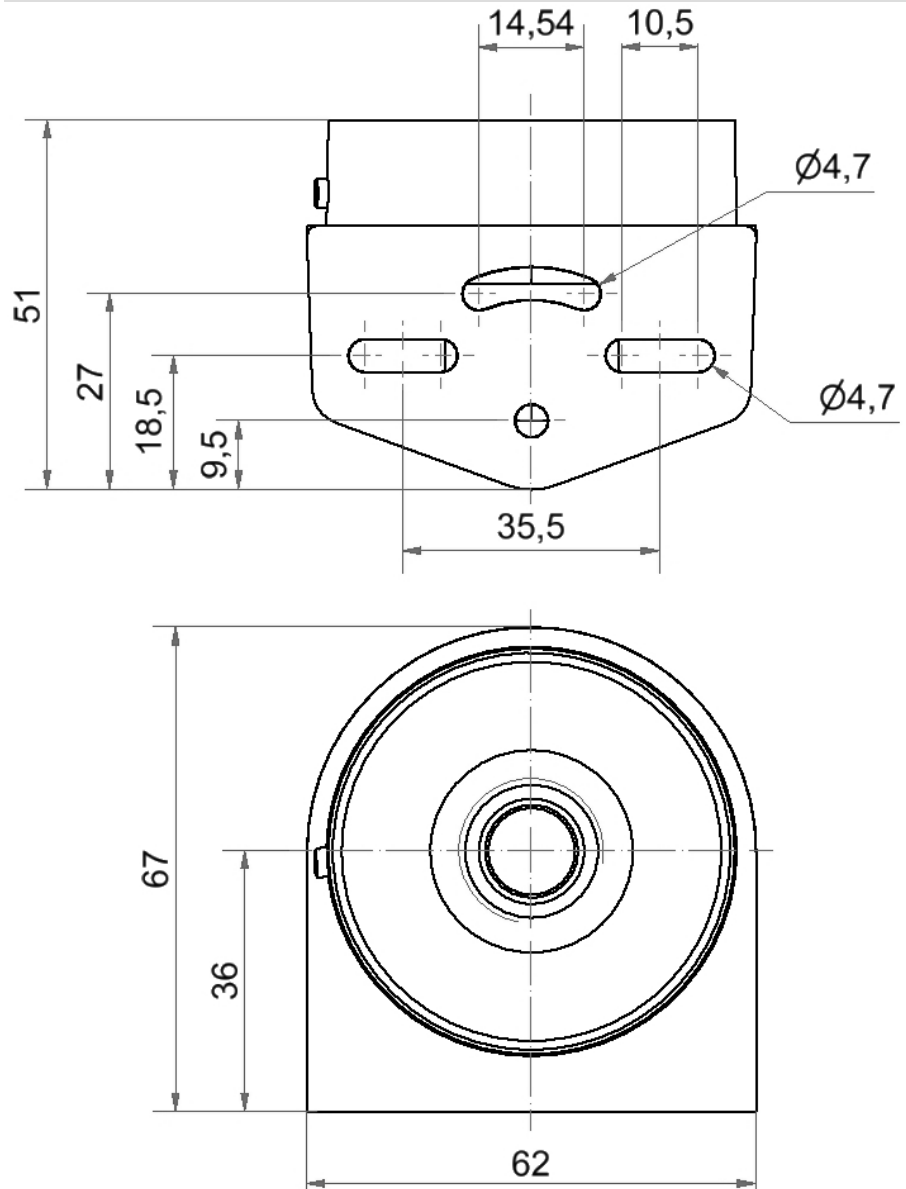

EvoSIGNAL / EvoSIGNAL Accessories
Mini Bracket Cable Gland GY

DRAWING

For additional installation and mounting information, refer to the appropriate user guide at www.werma.com. This printed copy is for information only and is subject to alteration.