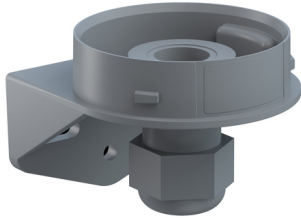

EvoSIGNAL / EvoSIGNAL Accessories
Mini Bracket Cable Gland GY

Part No.: 260.700.06

RoHS

MECHANICAL DATA	
Length	67 mm
Width	62 mm
Height	51 mm
Diameter	62 mm
Materials	PC/ABS
Housing colour	Grey
Protection category	IP66
Cable entry	Screwed cable gland
Cable entry minimum	d = 8 mm
Cable entry maximum	d = 12 mm
Tension relief	Present (conforms to VDE)
Type of fixing	Wall mounting
Working temperature minimum	-30°C
Working temperature maximum	+60°C
Weight with packaging	39 g
Product weight	35 g
ELECTRICAL DATA	
Pollution degree	3

For additional installation and mounting information, refer to the appropriate user guide at www.werma.com. This printed copy is for information only and is subject to alteration.

EvoSIGNAL / EvoSIGNAL Accessories
Mini Bracket Cable Gland GY