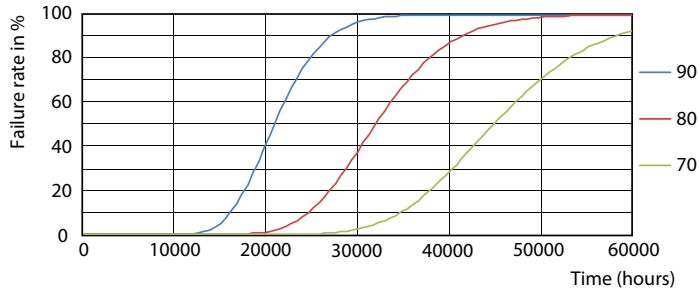

CorePro LED PLL

Životnost

LEDtube CorePro PLL HF 24W 2G11 830 24D ND