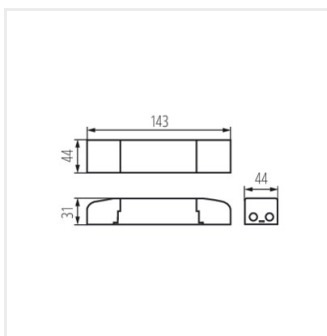

### BRAVO DRIVER 36W

		[W]	SEC [mA]		
BRAVO DRIVER 36W	<b>28025</b>	22,8-39,9	950	ne	bílá
BRAVO DRIVER 40W	<b>28026</b>	25,2-40,4	1050	ne	bílá

BRAVO DRIVER 36W

BRAVO DRIVER 40W

BRAVO DRIVER 36W

BRAVO DRIVER 40W