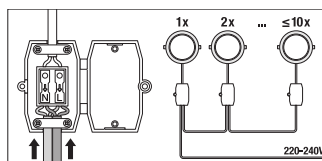

Reference / Odkazy

- Záruka viz www.ledvance.cz/zaruky

VYLOUČENÍ ODPOVĚDNOSTI

Změny bez předchozího upozornění vyhrazeny. Chyby a opomenutí vyhrazeny. Vždy se ujistěte, že používáte nejnovější vydání.