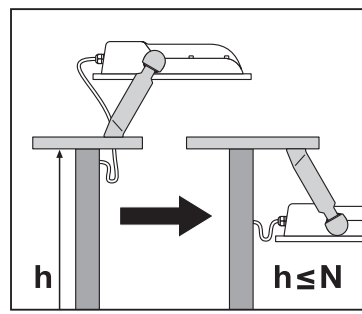

EAN	IP	IK	∠	R_a	∅ (°C)	PF	⚡
FLOOD LED 10W/3000K BK 100DEG IP65	4058075097360	65	07	100°	≥ 80	-20...+50	> 0.9	0.4 kg
FLOOD LED 10W/3000K WT 100DEG IP65	4058075097384	65	07	100°	≥ 80	-20...+50	> 0.9	0.4 kg
FLOOD LED 10W/4000K BK 100DEG IP65	4058075097407	65	07	100°	≥ 80	-20...+50	> 0.9	0.4 kg
FLOOD LED 10W/4000K WT 100DEG IP65	4058075097421	65	07	100°	≥ 80	-20...+50	> 0.9	0.4 kg
FLOOD LED 20W/3000K BK 100DEG IP65	4058075097445	65	07	100°	≥ 80	-20...+50	> 0.9	0.6 kg
FLOOD LED 20W/3000K WT 100DEG IP65	4058075097469	65	07	100°	≥ 80	-20...+50	> 0.9	0.6 kg
FLOOD LED 20W/4000K BK 100DEG IP65	4058075097483	65	07	100°	≥ 80	-20...+50	> 0.9	0.6 kg
FLOOD LED 20W/4000K WT 100DEG IP65	4058075097506	65	07	100°	≥ 80	-20...+50	> 0.9	0.6 kg
FLOOD LED 20W/6500K BK 100DEG IP65	4058075097520	65	07	100°	≥ 80	-20...+50	> 0.9	0.6 kg
FLOOD LED 20W/6500K WT 100DEG IP65	4058075097544	65	07	100°	≥ 80	-20...+50	> 0.9	0.6 kg
FLOOD LED 30W/3000K BK 100DEG IP65	4058075251366	65	07	100°	≥ 80	-20...+50	> 0.9	0.6 kg
FLOOD LED 30W/3000K WT 100DEG IP65	4058075251427	65	07	100°	≥ 80	-20...+50	> 0.9	0.6 kg
FLOOD LED 30W/4000K BK 100DEG IP65	4058075251380	65	07	100°	≥ 80	-20...+50	> 0.9	0.6 kg
FLOOD LED 30W/4000K WT 100DEG IP65	4058075251441	65	07	100°	≥ 80	-20...+50	> 0.9	0.6 kg
FLOOD LED 30W/6500K BK 100DEG IP65	4058075251403	65	07	100°	≥ 80	-20...+50	> 0.9	0.6 kg
FLOOD LED 30W/6500K WT 100DEG IP65	4058075251465	65	07	100°	≥ 80	-20...+50	> 0.9	0.6 kg
FLOOD LED 50W/3000K BK 100DEG IP65	4058075097568	65	07	100°	≥ 80	-20...+50	> 0.9	0.9 kg
FLOOD LED 50W/3000K WT 100DEG IP65	4058075097582	65	07	100°	≥ 80	-20...+50	> 0.9	0.9 kg
FLOOD LED 50W/4000K BK 100DEG IP65	4058075097605	65	07	100°	≥ 80	-20...+50	> 0.9	0.9 kg
FLOOD LED 50W/4000K WT 100DEG IP65	4058075097629	65	07	100°	≥ 80	-20...+50	> 0.9	0.9 kg
FLOOD LED 50W/6500K BK 100DEG IP65	4058075097643	65	07	100°	≥ 80	-20...+50	> 0.9	0.9 kg
FLOOD LED 50W/6500K WT 100DEG IP65	4058075097667	65	07	100°	≥ 80	-20...+50	> 0.9	0.9 kg
FLOOD LED 70W/3000K BK 100DEG IP65	4058075352131	65	08	100°	≥ 80	-20...+50	> 0.9	2.8 kg
FLOOD LED 70W/4000K BK 100DEG IP65	4058075251342	65	08	100°	≥ 80	-20...+50	> 0.9	2.8 kg
FLOOD LED 70W/6500K BK 100DEG IP65	4058075251359	65	08	100°	≥ 80	-20...+50	> 0.9	2.8 kg
FLOOD LED 90W/3000K BK 100DEG IP65	4058075352148	65	08	100°	≥ 80	-20...+50	> 0.9	2.8 kg
FLOOD LED 90W/4000K BK 100DEG IP65	4058075097681	65	08	100°	≥ 80	-20...+50	> 0.9	2.8 kg
FLOOD LED 90W/6500K BK 100DEG IP65	4058075097698	65	08	100°	≥ 80	-20...+50	> 0.9	2.8 kg
FLOOD LED 135W/3000K BK 100DEG IP65	4058075352155	65	08	100°	≥ 80	-20...+50	> 0.9	4.0 kg
FLOOD LED 135W/4000K BK 100DEG IP65	4058075097704	65	08	100°	≥ 80	-20...+50	> 0.9	4.0 kg
FLOOD LED 135W/6500K BK 100DEG IP65	4058075097711	65	08	100°	≥ 80	-20...+50	> 0.9	4.0 kg
FLOOD LED 180W/3000K BK 100DEG IP65	4058075352162	65	08	100°	≥ 80	-20...+50	> 0.9	4.9 kg
FLOOD LED 180W/4000K BK 100DEG IP65	4058075097728	65	08	100°	≥ 80	-20...+50	> 0.9	4.9 kg
FLOOD LED 180W/6500K BK 100DEG IP65	4058075097735	65	08	100°	≥ 80	-20...+50	> 0.9	4.9 kg

	∅	N
10W	0.014m²	<5m
20W	0.018m²	<5m
30W	0.021m²	<5m
50W	0.028m²	<5m
70W	0.060m²	<12m
90W	0.060m²	<12m
135W	0.081m²	<12m
180W	0.105m²	<12m

2

#22269
black
score dimension 148 x 210 mm

FLOODLIGHT 100DEG

1

2

	d
FLOODLIGHT 100DEG 10W	40mm
FLOODLIGHT 100DEG 20W	60mm
FLOODLIGHT 100DEG 30W	60mm
FLOODLIGHT 100DEG 50W	80mm
FLOODLIGHT 100DEG 70W	110mm
FLOODLIGHT 100DEG 90W	110mm
FLOODLIGHT 100DEG 135W	120mm
FLOODLIGHT 100DEG 180W	120mm

3a

10W
20W
30W
50W

3b

70W
90W
135W
180W

4a

10W
20W
30W
50W

4b

70W
90W
135W
180W

5a

10W
20W
30W
50W

5b

70W
90W
135W
180W

6

7

90°
30°

8

≤ 75°   ≤ 135°

3

#22269
black
score dimension 148 x 210 mm