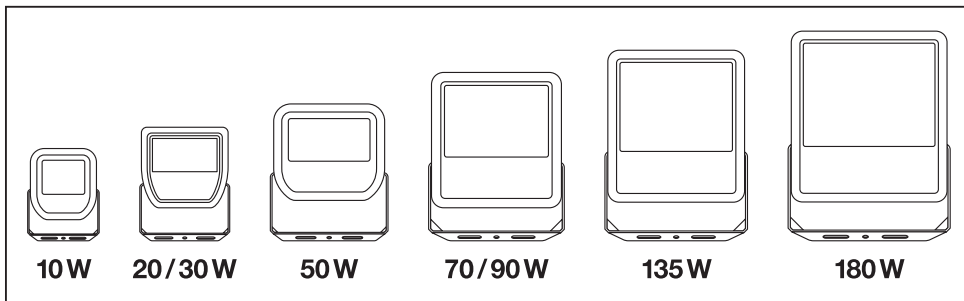

EAN	IP	IK	∠	R_a	∅ (°C)	PF	⚡
FLOOD LED 10W/3000K BK 100DEG IP65	4058075097360	65	07	100°	≥ 80	-20...+50	> 0.9	0.4 kg
FLOOD LED 10W/3000K WT 100DEG IP65	4058075097384	65	07	100°	≥ 80	-20...+50	> 0.9	0.4 kg
FLOOD LED 10W/4000K BK 100DEG IP65	4058075097407	65	07	100°	≥ 80	-20...+50	> 0.9	0.4 kg
FLOOD LED 10W/4000K WT 100DEG IP65	4058075097421	65	07	100°	≥ 80	-20...+50	> 0.9	0.4 kg
FLOOD LED 20W/3000K BK 100DEG IP65	4058075097445	65	07	100°	≥ 80	-20...+50	> 0.9	0.6 kg
FLOOD LED 20W/3000K WT 100DEG IP65	4058075097469	65	07	100°	≥ 80	-20...+50	> 0.9	0.6 kg
FLOOD LED 20W/4000K BK 100DEG IP65	4058075097483	65	07	100°	≥ 80	-20...+50	> 0.9	0.6 kg
FLOOD LED 20W/4000K WT 100DEG IP65	4058075097506	65	07	100°	≥ 80	-20...+50	> 0.9	0.6 kg
FLOOD LED 20W/6500K BK 100DEG IP65	4058075097520	65	07	100°	≥ 80	-20...+50	> 0.9	0.6 kg
FLOOD LED 20W/6500K WT 100DEG IP65	4058075097544	65	07	100°	≥ 80	-20...+50	> 0.9	0.6 kg
FLOOD LED 30W/3000K BK 100DEG IP65	4058075251366	65	07	100°	≥ 80	-20...+50	> 0.9	0.6 kg
FLOOD LED 30W/3000K WT 100DEG IP65	4058075251427	65	07	100°	≥ 80	-20...+50	> 0.9	0.6 kg
FLOOD LED 30W/4000K BK 100DEG IP65	4058075251380	65	07	100°	≥ 80	-20...+50	> 0.9	0.6 kg
FLOOD LED 30W/4000K WT 100DEG IP65	4058075251441	65	07	100°	≥ 80	-20...+50	> 0.9	0.6 kg
FLOOD LED 30W/6500K BK 100DEG IP65	4058075251403	65	07	100°	≥ 80	-20...+50	> 0.9	0.6 kg
FLOOD LED 30W/6500K WT 100DEG IP65	4058075251465	65	07	100°	≥ 80	-20...+50	> 0.9	0.6 kg
FLOOD LED 50W/3000K BK 100DEG IP65	4058075097568	65	07	100°	≥ 80	-20...+50	> 0.9	0.9 kg
FLOOD LED 50W/3000K WT 100DEG IP65	4058075097582	65	07	100°	≥ 80	-20...+50	> 0.9	0.9 kg
FLOOD LED 50W/4000K BK 100DEG IP65	4058075097605	65	07	100°	≥ 80	-20...+50	> 0.9	0.9 kg
FLOOD LED 50W/4000K WT 100DEG IP65	4058075097629	65	07	100°	≥ 80	-20...+50	> 0.9	0.9 kg
FLOOD LED 50W/6500K BK 100DEG IP65	4058075097643	65	07	100°	≥ 80	-20...+50	> 0.9	0.9 kg
FLOOD LED 50W/6500K WT 100DEG IP65	4058075097667	65	07	100°	≥ 80	-20...+50	> 0.9	0.9 kg
FLOOD LED 70W/3000K BK 100DEG IP65	4058075352131	65	08	100°	≥ 80	-20...+50	> 0.9	2.8 kg
FLOOD LED 70W/4000K BK 100DEG IP65	4058075251342	65	08	100°	≥ 80	-20...+50	> 0.9	2.8 kg
FLOOD LED 70W/6500K BK 100DEG IP65	4058075251359	65	08	100°	≥ 80	-20...+50	> 0.9	2.8 kg
FLOOD LED 90W/3000K BK 100DEG IP65	4058075352148	65	08	100°	≥ 80	-20...+50	> 0.9	2.8 kg
FLOOD LED 90W/4000K BK 100DEG IP65	4058075097681	65	08	100°	≥ 80	-20...+50	> 0.9	2.8 kg
FLOOD LED 90W/6500K BK 100DEG IP65	4058075097698	65	08	100°	≥ 80	-20...+50	> 0.9	2.8 kg
FLOOD LED 135W/3000K BK 100DEG IP65	4058075352155	65	08	100°	≥ 80	-20...+50	> 0.9	4.0 kg
FLOOD LED 135W/4000K BK 100DEG IP65	4058075097704	65	08	100°	≥ 80	-20...+50	> 0.9	4.0 kg
FLOOD LED 135W/6500K BK 100DEG IP65	4058075097711	65	08	100°	≥ 80	-20...+50	> 0.9	4.0 kg
FLOOD LED 180W/3000K BK 100DEG IP65	4058075352162	65	08	100°	≥ 80	-20...+50	> 0.9	4.9 kg
FLOOD LED 180W/4000K BK 100DEG IP65	4058075097728	65	08	100°	≥ 80	-20...+50	> 0.9	4.9 kg
FLOOD LED 180W/6500K BK 100DEG IP65	4058075097735	65	08	100°	≥ 80	-20...+50	> 0.9	4.9 kg

	∅	N
10W	0.014m²	<5m
20W	0.018m²	<5m
30W	0.021m²	<5m
50W	0.028m²	<5m
70W	0.060m²	<12m
90W	0.060m²	<12m
135W	0.081m²	<12m
180W	0.105m²	<12m

2

#22269
black
score dimension 148 x 210 mm

FLOODLIGHT 100DEG

1

2

	d
FLOODLIGHT 100DEG 10W	40mm
FLOODLIGHT 100DEG 20W	60mm
FLOODLIGHT 100DEG 30W	60mm
FLOODLIGHT 100DEG 50W	80mm
FLOODLIGHT 100DEG 70W	110mm
FLOODLIGHT 100DEG 90W	110mm
FLOODLIGHT 100DEG 135W	120mm
FLOODLIGHT 100DEG 180W	120mm

3a

10W
20W
30W
50W

3b

70W
90W
135W
180W

4a

10W
20W
30W
50W

4b

70W
90W
135W
180W

5a

10W
20W
30W
50W

5b

70W
90W
135W
180W

6

7

90°
30°

8

≤ 75°   ≤ 135°

3

#22269
black
score dimension 148 x 210 mm