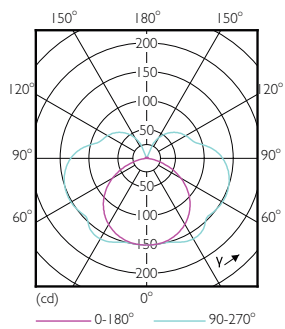

CorePro LEDlinear MV 60W R7S 840 Linear