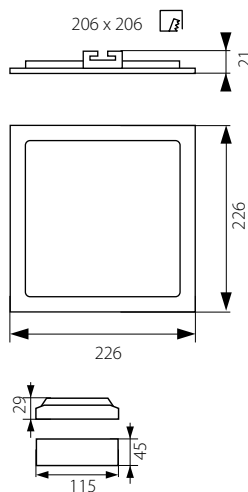

KATRO N LED 6W
KATRO N LED 12W
KATRO N LED 18W
KATRO N LED 24W

KATRO N LED...SR

KATRO N LED...W

KATRO N LED...SN

KATRO N LED 6W

KATRO N LED 12W

KATRO N LED 18W

KATRO N LED 24W

Kanlux

KATRO N LED	Part No.	Power [W]	Color Temp [K]	Beam Angle [lm]
KATRO N LED 6W-NW-SN	22522	6W	4000 K	350
KATRO N LED 6W-NW-SR	25810	6W	4000 K	350
KATRO N LED 6W-NW-W	25811	6W	4000 K	350
KATRO N LED 6W-WW-SN	22523	6W	3000 K	350
KATRO N LED 6W-WW-SR	25812	6W	3000 K	350
KATRO N LED 6W-WW-W	25813	6W	3000 K	350
KATRO N LED 12W-NW-SN	22524	12W	4000 K	800
KATRO N LED 12W-NW-SR	25814	12W	4000 K	800
KATRO N LED 12W-NW-W	25815	12W	4000 K	800
KATRO N LED 12W-WW-SN	22525	12W	3000 K	750
KATRO N LED 12W-WW-SR	25816	12W	3000 K	750
KATRO N LED 12W-WW-W	25817	12W	3000 K	750
KATRO N LED 18W-NW-SN	22526	18W	4000 K	1260
KATRO N LED 18W-NW-SR	25818	18W	4000 K	1260
KATRO N LED 18W-NW-W	25819	18W	4000 K	1260
KATRO N LED 18W-WW-SN	22527	18W	3000 K	1200
KATRO N LED 18W-WW-SR	25820	18W	3000 K	1200
KATRO N LED 18W-WW-W	25821	18W	3000 K	1200
KATRO N LED 24W-NW-SN	22528	24W	4000 K	1700
KATRO N LED 24W-NW-SR	25822	24W	4000 K	1700
KATRO N LED 24W-NW-W	25823	24W	4000 K	1700
KATRO N LED 24W-WW-SN	22529	24W	3000 K	1600
KATRO N LED 24W-WW-SR	25824	24W	3000 K	1600
KATRO N LED 24W-WW-W	25825	24W	3000 K	1600