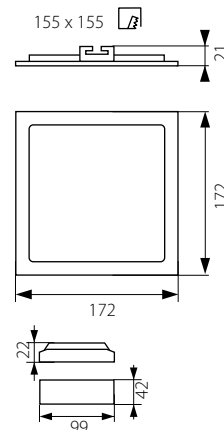

KATRO N LED 6W
KATRO N LED 12W
KATRO N LED 18W
KATRO N LED 24W

KATRO N LED...SR

KATRO N LED...W

KATRO N LED...SN

KATRO N LED 6W

KATRO N LED 12W

KATRO N LED 18W

KATRO N LED 24W

Kanlux

KATRO N LED	Part No.	Power [W]	Color Temp [K]	Beam Angle [lm]
KATRO N LED 6W-NW-SN	22522	6W	4000 K	350
KATRO N LED 6W-NW-SR	25810	6W	4000 K	350
KATRO N LED 6W-NW-W	25811	6W	4000 K	350
KATRO N LED 6W-WW-SN	22523	6W	3000 K	350
KATRO N LED 6W-WW-SR	25812	6W	3000 K	350
KATRO N LED 6W-WW-W	25813	6W	3000 K	350
KATRO N LED 12W-NW-SN	22524	12W	4000 K	800
KATRO N LED 12W-NW-SR	25814	12W	4000 K	800
KATRO N LED 12W-NW-W	25815	12W	4000 K	800
KATRO N LED 12W-WW-SN	22525	12W	3000 K	750
KATRO N LED 12W-WW-SR	25816	12W	3000 K	750
KATRO N LED 12W-WW-W	25817	12W	3000 K	750
KATRO N LED 18W-NW-SN	22526	18W	4000 K	1260
KATRO N LED 18W-NW-SR	25818	18W	4000 K	1260
KATRO N LED 18W-NW-W	25819	18W	4000 K	1260
KATRO N LED 18W-WW-SN	22527	18W	3000 K	1200
KATRO N LED 18W-WW-SR	25820	18W	3000 K	1200
KATRO N LED 18W-WW-W	25821	18W	3000 K	1200
KATRO N LED 24W-NW-SN	22528	24W	4000 K	1700
KATRO N LED 24W-NW-SR	25822	24W	4000 K	1700
KATRO N LED 24W-NW-W	25823	24W	4000 K	1700
KATRO N LED 24W-WW-SN	22529	24W	3000 K	1600
KATRO N LED 24W-WW-SR	25824	24W	3000 K	1600
KATRO N LED 24W-WW-W	25825	24W	3000 K	1600