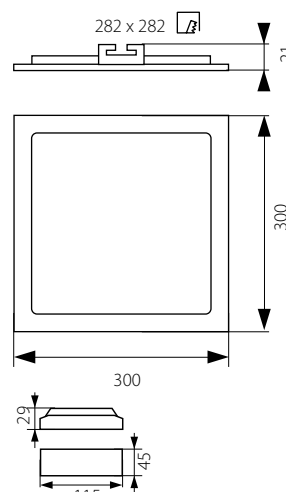

KATRO N LED 6W
KATRO N LED 12W
KATRO N LED 18W
KATRO N LED 24W

KATRO N LED...SR

KATRO N LED...W

KATRO N LED...SN

KATRO N LED 6W

KATRO N LED 12W

KATRO N LED 18W

KATRO N LED 24W

Kanlux

KATRO N LED	Part No.	Power [W]	Color Temp [K]	Beam Angle [lm]
KATRO N LED 6W-NW-SN	22522	6W	4000 K	350
KATRO N LED 6W-NW-SR	25810	6W	4000 K	350
KATRO N LED 6W-NW-W	25811	6W	4000 K	350
KATRO N LED 6W-WW-SN	22523	6W	3000 K	350
KATRO N LED 6W-WW-SR	25812	6W	3000 K	350
KATRO N LED 6W-WW-W	25813	6W	3000 K	350
KATRO N LED 12W-NW-SN	22524	12W	4000 K	800
KATRO N LED 12W-NW-SR	25814	12W	4000 K	800
KATRO N LED 12W-NW-W	25815	12W	4000 K	800
KATRO N LED 12W-WW-SN	22525	12W	3000 K	750
KATRO N LED 12W-WW-SR	25816	12W	3000 K	750
KATRO N LED 12W-WW-W	25817	12W	3000 K	750
KATRO N LED 18W-NW-SN	22526	18W	4000 K	1260
KATRO N LED 18W-NW-SR	25818	18W	4000 K	1260
KATRO N LED 18W-NW-W	25819	18W	4000 K	1260
KATRO N LED 18W-WW-SN	22527	18W	3000 K	1200
KATRO N LED 18W-WW-SR	25820	18W	3000 K	1200
KATRO N LED 18W-WW-W	25821	18W	3000 K	1200
KATRO N LED 24W-NW-SN	22528	24W	4000 K	1700
KATRO N LED 24W-NW-SR	25822	24W	4000 K	1700
KATRO N LED 24W-NW-W	25823	24W	4000 K	1700
KATRO N LED 24W-WW-SN	22529	24W	3000 K	1600
KATRO N LED 24W-WW-SR	25824	24W	3000 K	1600
KATRO N LED 24W-WW-W	25825	24W	3000 K	1600