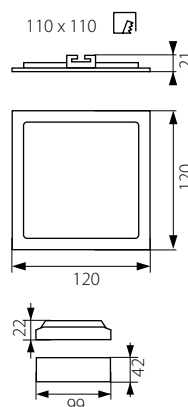

KATRO N LED 6W
KATRO N LED 12W
KATRO N LED 18W
KATRO N LED 24W

KATRO N LED...SR

KATRO N LED...W

KATRO N LED...SN

KATRO N LED 6W

KATRO N LED 12W

KATRO N LED 18W

KATRO N LED 24W

Kanlux

KATRO N LED	Part No.	Power [W]	Color Temp [K]	Beam Angle [lm]
KATRO N LED 6W-NW-SN	22522	6W	4000 K	350
KATRO N LED 6W-NW-SR	25810	6W	4000 K	350
KATRO N LED 6W-NW-W	25811	6W	4000 K	350
KATRO N LED 6W-WW-SN	22523	6W	3000 K	350
KATRO N LED 6W-WW-SR	25812	6W	3000 K	350
KATRO N LED 6W-WW-W	25813	6W	3000 K	350
KATRO N LED 12W-NW-SN	22524	12W	4000 K	800
KATRO N LED 12W-NW-SR	25814	12W	4000 K	800
KATRO N LED 12W-NW-W	25815	12W	4000 K	800
KATRO N LED 12W-WW-SN	22525	12W	3000 K	750
KATRO N LED 12W-WW-SR	25816	12W	3000 K	750
KATRO N LED 12W-WW-W	25817	12W	3000 K	750
KATRO N LED 18W-NW-SN	22526	18W	4000 K	1260
KATRO N LED 18W-NW-SR	25818	18W	4000 K	1260
KATRO N LED 18W-NW-W	25819	18W	4000 K	1260
KATRO N LED 18W-WW-SN	22527	18W	3000 K	1200
KATRO N LED 18W-WW-SR	25820	18W	3000 K	1200
KATRO N LED 18W-WW-W	25821	18W	3000 K	1200
KATRO N LED 24W-NW-SN	22528	24W	4000 K	1700
KATRO N LED 24W-NW-SR	25822	24W	4000 K	1700
KATRO N LED 24W-NW-W	25823	24W	4000 K	1700
KATRO N LED 24W-WW-SN	22529	24W	3000 K	1600
KATRO N LED 24W-WW-SR	25824	24W	3000 K	1600
KATRO N LED 24W-WW-W	25825	24W	3000 K	1600