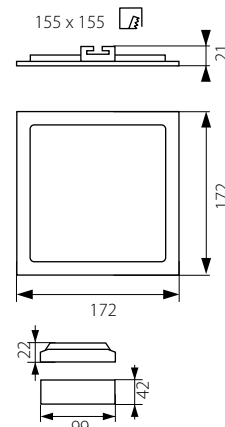

KATRO N LED 6W
KATRO N LED 12W
KATRO N LED 18W
KATRO N LED 24W

KATRO N LED...SR

KATRO N LED...W

KATRO N LED...SN

KATRO N LED 6W

KATRO N LED 12W

KATRO N LED 18W

KATRO N LED 24W

Kanlux

KATRO N LED	Model	Power [W]	Color [K]	Beam angle [lm]
KATRO N LED 6W-NW-SN	22522	6W	4000 K	350
KATRO N LED 6W-NW-SR	25810	6W	4000 K	350
KATRO N LED 6W-NW-W	25811	6W	4000 K	350
KATRO N LED 6W-WW-SN	22523	6W	3000 K	350
KATRO N LED 6W-WW-SR	25812	6W	3000 K	350
KATRO N LED 6W-WW-W	25813	6W	3000 K	350
KATRO N LED 12W-NW-SN	22524	12W	4000 K	800
KATRO N LED 12W-NW-SR	25814	12W	4000 K	800
KATRO N LED 12W-NW-W	25815	12W	4000 K	800
KATRO N LED 12W-WW-SN	22525	12W	3000 K	750
KATRO N LED 12W-WW-SR	25816	12W	3000 K	750
KATRO N LED 12W-WW-W	25817	12W	3000 K	750
KATRO N LED 18W-NW-SN	22526	18W	4000 K	1260
KATRO N LED 18W-NW-SR	25818	18W	4000 K	1260
KATRO N LED 18W-NW-W	25819	18W	4000 K	1260
KATRO N LED 18W-WW-SN	22527	18W	3000 K	1200
KATRO N LED 18W-WW-SR	25820	18W	3000 K	1200
KATRO N LED 18W-WW-W	25821	18W	3000 K	1200
KATRO N LED 24W-NW-SN	22528	24W	4000 K	1700
KATRO N LED 24W-NW-SR	25822	24W	4000 K	1700
KATRO N LED 24W-NW-W	25823	24W	4000 K	1700
KATRO N LED 24W-WW-SN	22529	24W	3000 K	1600
KATRO N LED 24W-WW-SR	25824	24W	3000 K	1600
KATRO N LED 24W-WW-W	25825	24W	3000 K	1600