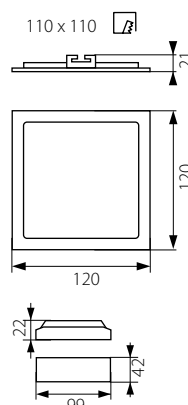

KATRO N LED 6W
KATRO N LED 12W
KATRO N LED 18W
KATRO N LED 24W

KATRO N LED...SR

KATRO N LED...W

KATRO N LED...SN

KATRO N LED 6W

KATRO N LED 12W

KATRO N LED 18W

KATRO N LED 24W

Kanlux

KATRO N LED	Model	Power [W]	Color [K]	Beam angle [lm]
KATRO N LED 6W-NW-SN	22522	6W	4000 K	350
KATRO N LED 6W-NW-SR	25810	6W	4000 K	350
KATRO N LED 6W-NW-W	25811	6W	4000 K	350
KATRO N LED 6W-WW-SN	22523	6W	3000 K	350
KATRO N LED 6W-WW-SR	25812	6W	3000 K	350
KATRO N LED 6W-WW-W	25813	6W	3000 K	350
KATRO N LED 12W-NW-SN	22524	12W	4000 K	800
KATRO N LED 12W-NW-SR	25814	12W	4000 K	800
KATRO N LED 12W-NW-W	25815	12W	4000 K	800
KATRO N LED 12W-WW-SN	22525	12W	3000 K	750
KATRO N LED 12W-WW-SR	25816	12W	3000 K	750
KATRO N LED 12W-WW-W	25817	12W	3000 K	750
KATRO N LED 18W-NW-SN	22526	18W	4000 K	1260
KATRO N LED 18W-NW-SR	25818	18W	4000 K	1260
KATRO N LED 18W-NW-W	25819	18W	4000 K	1260
KATRO N LED 18W-WW-SN	22527	18W	3000 K	1200
KATRO N LED 18W-WW-SR	25820	18W	3000 K	1200
KATRO N LED 18W-WW-W	25821	18W	3000 K	1200
KATRO N LED 24W-NW-SN	22528	24W	4000 K	1700
KATRO N LED 24W-NW-SR	25822	24W	4000 K	1700
KATRO N LED 24W-NW-W	25823	24W	4000 K	1700
KATRO N LED 24W-WW-SN	22529	24W	3000 K	1600
KATRO N LED 24W-WW-SR	25824	24W	3000 K	1600
KATRO N LED 24W-WW-W	25825	24W	3000 K	1600