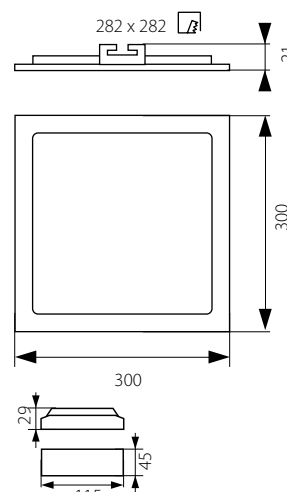

KATRO N LED 6W
KATRO N LED 12W
KATRO N LED 18W
KATRO N LED 24W

KATRO N LED...SR

KATRO N LED...W

KATRO N LED...SN

KATRO N LED 6W

KATRO N LED 12W

KATRO N LED 18W

KATRO N LED 24W

Kanlux

KATRO N LED	Model	Power [W]	Color [K]	Beam angle [lm]
KATRO N LED 6W-NW-SN	22522	6W	4000 K	350
KATRO N LED 6W-NW-SR	25810	6W	4000 K	350
KATRO N LED 6W-NW-W	25811	6W	4000 K	350
KATRO N LED 6W-WW-SN	22523	6W	3000 K	350
KATRO N LED 6W-WW-SR	25812	6W	3000 K	350
KATRO N LED 6W-WW-W	25813	6W	3000 K	350
KATRO N LED 12W-NW-SN	22524	12W	4000 K	800
KATRO N LED 12W-NW-SR	25814	12W	4000 K	800
KATRO N LED 12W-NW-W	25815	12W	4000 K	800
KATRO N LED 12W-WW-SN	22525	12W	3000 K	750
KATRO N LED 12W-WW-SR	25816	12W	3000 K	750
KATRO N LED 12W-WW-W	25817	12W	3000 K	750
KATRO N LED 18W-NW-SN	22526	18W	4000 K	1260
KATRO N LED 18W-NW-SR	25818	18W	4000 K	1260
KATRO N LED 18W-NW-W	25819	18W	4000 K	1260
KATRO N LED 18W-WW-SN	22527	18W	3000 K	1200
KATRO N LED 18W-WW-SR	25820	18W	3000 K	1200
KATRO N LED 18W-WW-W	25821	18W	3000 K	1200
KATRO N LED 24W-NW-SN	22528	24W	4000 K	1700
KATRO N LED 24W-NW-SR	25822	24W	4000 K	1700
KATRO N LED 24W-NW-W	25823	24W	4000 K	1700
KATRO N LED 24W-WW-SN	22529	24W	3000 K	1600
KATRO N LED 24W-WW-SR	25824	24W	3000 K	1600
KATRO N LED 24W-WW-W	25825	24W	3000 K	1600