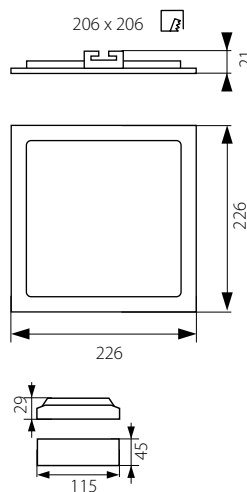

KATRO N LED 6W
KATRO N LED 12W
KATRO N LED 18W
KATRO N LED 24W

KATRO N LED...SR

KATRO N LED...W

KATRO N LED...SN

KATRO N LED 6W

KATRO N LED 12W

KATRO N LED 18W

KATRO N LED 24W

Kanlux

KATRO N LED	Model	Power [W]	Color [K]	Beam angle [lm]
KATRO N LED 6W-NW-SN	22522	6W	4000 K	350
KATRO N LED 6W-NW-SR	25810	6W	4000 K	350
KATRO N LED 6W-NW-W	25811	6W	4000 K	350
KATRO N LED 6W-WW-SN	22523	6W	3000 K	350
KATRO N LED 6W-WW-SR	25812	6W	3000 K	350
KATRO N LED 6W-WW-W	25813	6W	3000 K	350
KATRO N LED 12W-NW-SN	22524	12W	4000 K	800
KATRO N LED 12W-NW-SR	25814	12W	4000 K	800
KATRO N LED 12W-NW-W	25815	12W	4000 K	800
KATRO N LED 12W-WW-SN	22525	12W	3000 K	750
KATRO N LED 12W-WW-SR	25816	12W	3000 K	750
KATRO N LED 12W-WW-W	25817	12W	3000 K	750
KATRO N LED 18W-NW-SN	22526	18W	4000 K	1260
KATRO N LED 18W-NW-SR	25818	18W	4000 K	1260
KATRO N LED 18W-NW-W	25819	18W	4000 K	1260
KATRO N LED 18W-WW-SN	22527	18W	3000 K	1200
KATRO N LED 18W-WW-SR	25820	18W	3000 K	1200
KATRO N LED 18W-WW-W	25821	18W	3000 K	1200
KATRO N LED 24W-NW-SN	22528	24W	4000 K	1700
KATRO N LED 24W-NW-SR	25822	24W	4000 K	1700
KATRO N LED 24W-NW-W	25823	24W	4000 K	1700
KATRO N LED 24W-WW-SN	22529	24W	3000 K	1600
KATRO N LED 24W-WW-SR	25824	24W	3000 K	1600
KATRO N LED 24W-WW-W	25825	24W	3000 K	1600