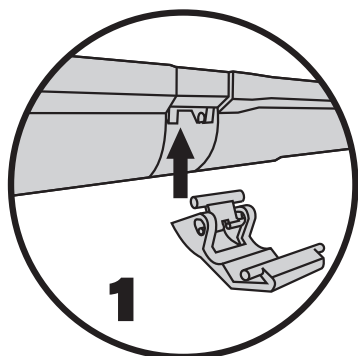

model: TL390x-LED

LIBRA SMD

- 4x TL3901A-LED20W
- 8x TL3902A-LED40W
- 14x TL3903A-LED60W

TL3901A-LED20W < 67,0 >
 TL3902A-LED40W < 127,5 >
 TL3903A-LED60W < 157,5 >