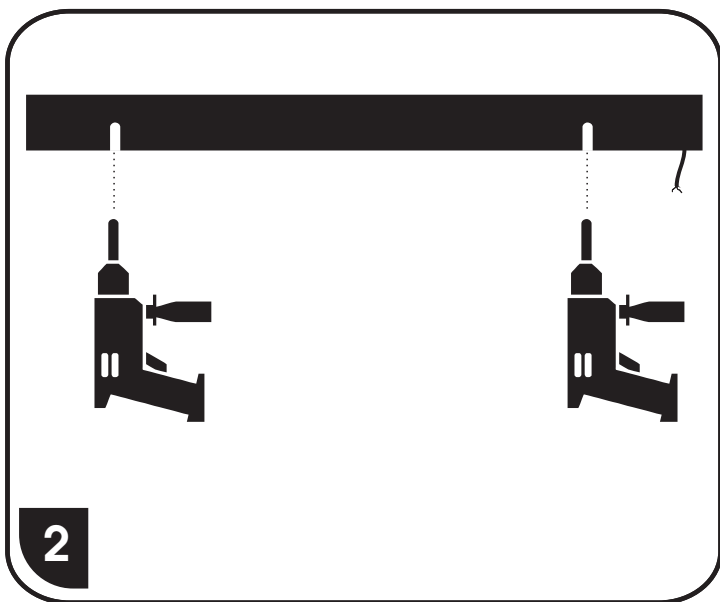

model: TL390x-LED

LIBRA SMD

- 4x TL3901A-LED20W
- 8x TL3902A-LED40W
- 14x TL3903A-LED60W

TL3901A-LED20W < 67,0 >
 TL3902A-LED40W < 127,5 >
 TL3903A-LED60W < 157,5 >