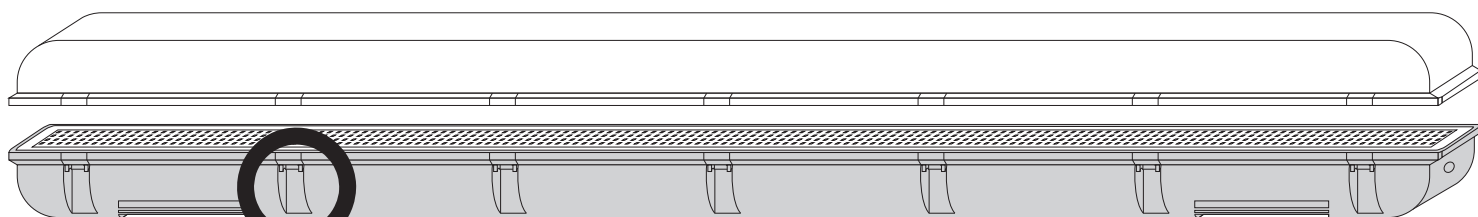

model: TL390x-LED

LIBRA SMD

- 4x TL3901A-LED20W
- 8x TL3902A-LED40W
- 14x TL3903A-LED60W

TL3901A-LED20W < 67,0 >
 TL3902A-LED40W < 127,5 >
 TL3903A-LED60W < 157,5 >