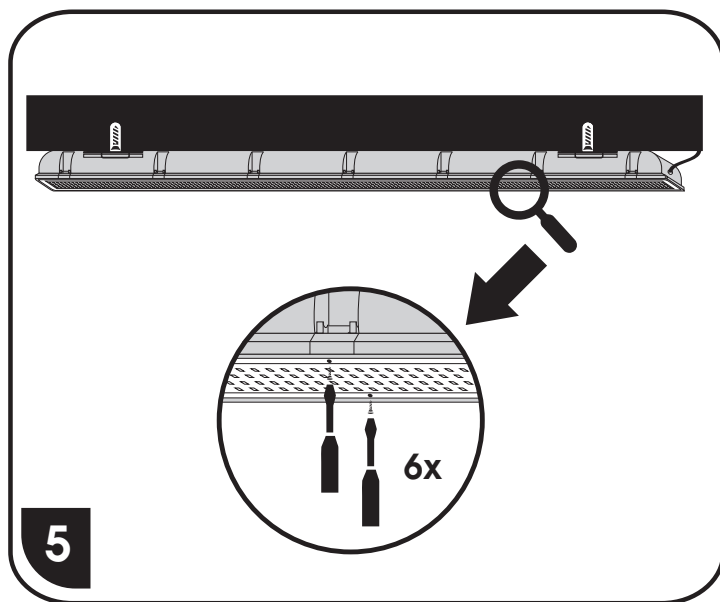

model: TL390x-LED

LIBRA SMD

- 4x TL3901A-LED20W
- 8x TL3902A-LED40W
- 14x TL3903A-LED60W

TL3901A-LED20W < 67,0 >
 TL3902A-LED40W < 127,5 >
 TL3903A-LED60W < 157,5 >