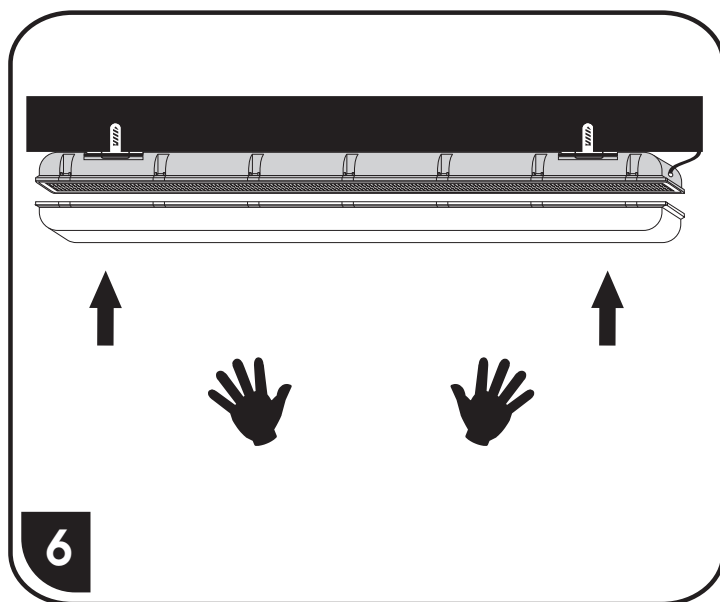

model: TL390x-LED

LIBRA SMD

- 4x TL3901A-LED20W
- 8x TL3902A-LED40W
- 14x TL3903A-LED60W

TL3901A-LED20W < 67,0 >
 TL3902A-LED40W < 127,5 >
 TL3903A-LED60W < 157,5 >