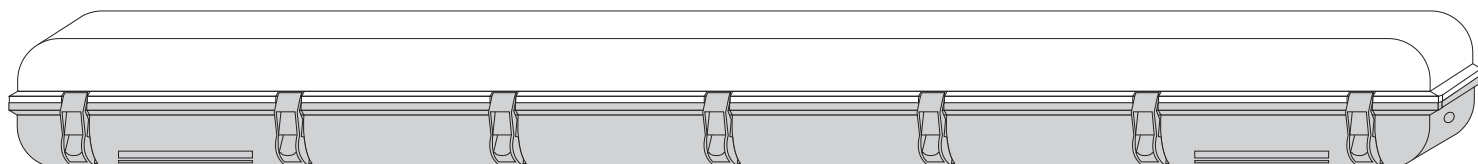

model: TL390x-LED

LIBRA SMD

- 4x TL3901A-LED20W
- 8x TL3902A-LED40W
- 14x TL3903A-LED60W

TL3901A-LED20W < 67,0 >
 TL3902A-LED40W < 127,5 >
 TL3903A-LED60W < 157,5 >