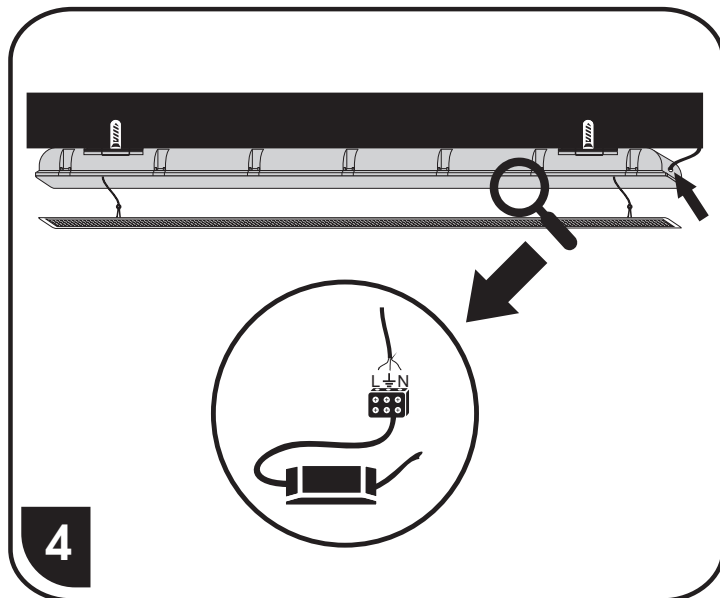

model: TL390x-LED

LIBRA SMD

- 4x TL3901A-LED20W
- 8x TL3902A-LED40W
- 14x TL3903A-LED60W

TL3901A-LED20W < 67,0 >
 TL3902A-LED40W < 127,5 >
 TL3903A-LED60W < 157,5 >