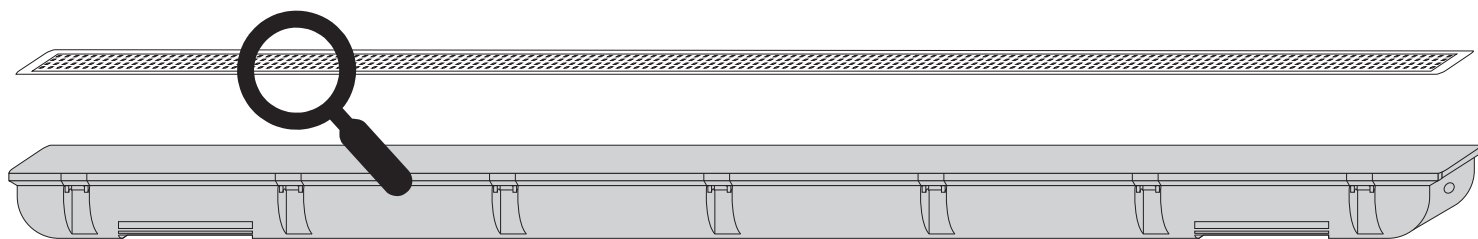

model: TL390x-LED

LIBRA SMD

- 4x TL3901A-LED20W
- 8x TL3902A-LED40W
- 14x TL3903A-LED60W

TL3901A-LED20W < 67,0 >
 TL3902A-LED40W < 127,5 >
 TL3903A-LED60W < 157,5 >