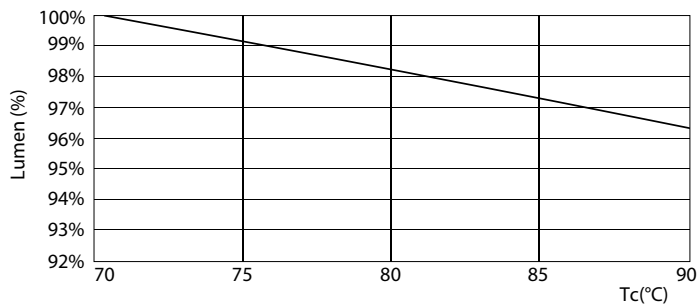

CorePro LED PLC

Životnost

LEDtube PLC 100mm 9W G24D-3 830 950lm

LEDtube PLC 100mm 9W G24D-3 830 950lm

LEDtube PLC 100mm 9W G24D-3 830 950lm

LEDtube PLC 100mm 9W G24D-3 830 950lm

LEDtube PLC 100mm 9W G24D-3 830 950lm