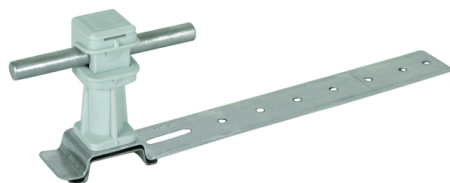

DLH DS 8 H36 L205 GR AL (204 170)

Figure without obligation

Type	DLH DS 8 H36 L205 GR AL
Part No.	204 170
Material of roof conductor holder	Al
Length of brace (l1)	205 mm
Height of conductor holder	36 mm
Material of conductor holder	plastic
Colour of conductor holder	grey •
Conductor holder support Rd	8 mm
Type of conductor holder	DEHNsnap
Conductor leading	loose
Fixing possibilities	for easy adjustment to the grooves
Type of roofing	tiled
Female thread	M8
Weight	40 g
Customs tariff number (Comb. Nomenclature EU)	85389099
GTIN	4013364072435
PU	50 pc(s)