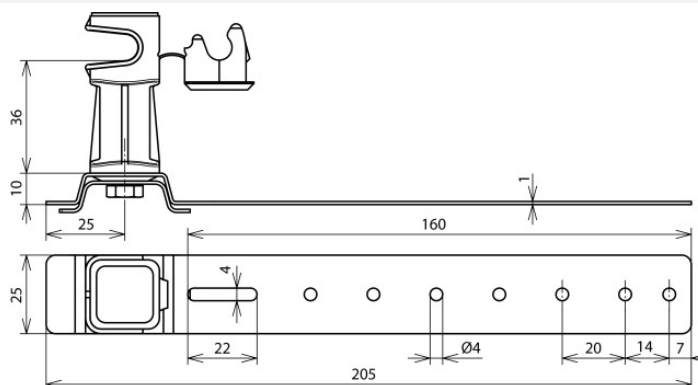

DLH DS 8 H36 L205 GR AL (204 170)

Figure without obligation

Type	DLH DS 8 H36 L205 GR AL
Part No.	204 170
Material of roof conductor holder	Al
Length of brace (l1)	205 mm
Height of conductor holder	36 mm
Material of conductor holder	plastic
Colour of conductor holder	grey •
Conductor holder support Rd	8 mm
Type of conductor holder	DEHNsnap
Conductor leading	loose
Fixing possibilities	for easy adjustment to the grooves
Type of roofing	tiled
Female thread	M8
Weight	40 g
Customs tariff number (Comb. Nomenclature EU)	85389099
GTIN	4013364072435
PU	50 pc(s)