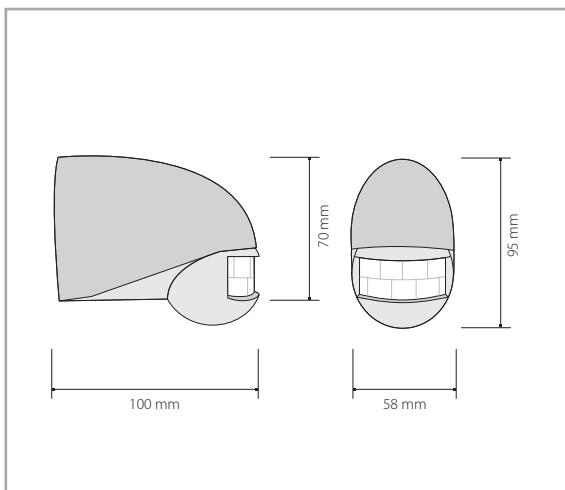

## SENZOR SL2400

SL2400/B  
SL2400/C  
SL2400/CH

1200W  
1200W  
1200W

300W  
300W  
300W

IP44  
IP44  
IP44

SENS max. 12m | TIME 10s (±5s) ~ 7min (±1min) | LUX 3 ~ 2000lx

## SENZOR SL2300

SL2300/B  
SL2300/C  
SL2300/CH

1000W  
1000W  
1000W

300W  
300W  
300W

IP44  
IP44  
IP44

SENS max. 12m | TIME 10s (±5s) ~ 4min (±1min) | LUX 10 ~ 2000lx