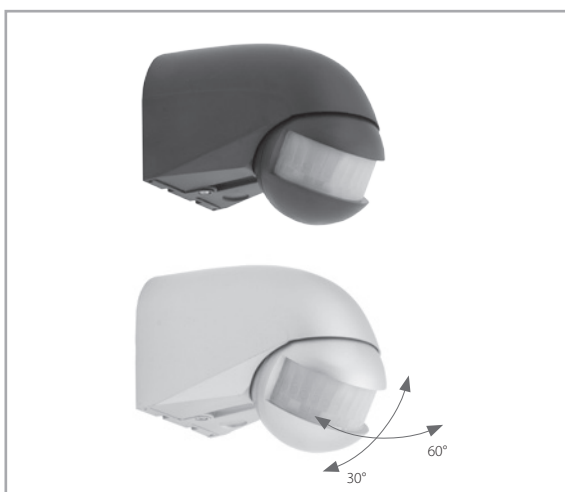

## SENZOR SL2400

SL2400/B  
SL2400/C  
SL2400/CH

1200W  
1200W  
1200W

300W  
300W  
300W

IP44  
IP44  
IP44

SENS max. 12m | TIME 10s (±5s) ~ 7min (±1min) | LUX 3 ~ 2000lx

## SENZOR SL2300

SL2300/B  
SL2300/C  
SL2300/CH

1000W  
1000W  
1000W

300W  
300W  
300W

IP44  
IP44  
IP44

SENS max. 12m | TIME 10s (±5s) ~ 4min (±1min) | LUX 10 ~ 2000lx