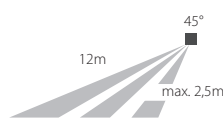

## SENZOR SL2400

SL2400/B  
SL2400/C  
SL2400/CH

1200W  
1200W  
1200W

300W  
300W  
300W

IP44  
IP44  
IP44

SENS max. 12m | TIME 10s (±5s) ~ 7min (±1min) | LUX 3 ~ 2000lx