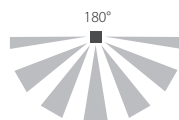

## SENZOR SL2400

SL2400/B  
SL2400/C  
SL2400/CH

1200W  
1200W  
1200W

300W  
300W  
300W

IP44  
IP44  
IP44

SENS max. 12m | TIME 10s (±5s) ~ 7min (±1min) | LUX 3 ~ 2000lx