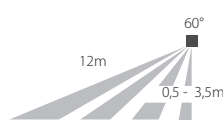

## SENZOR SL2300

SL2300/B  
SL2300/C  
SL2300/CH

1000W  
1000W  
1000W

300W  
300W  
300W

IP44  
IP44  
IP44

SENS max. 12m | TIME 10s (±5s) ~ 4min (±1min) | LUX 10 ~ 2000lx