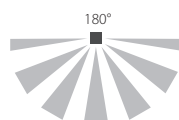

## SENZOR SL2300

SL2300/B  
SL2300/C  
SL2300/CH

1000W  
1000W  
1000W

300W  
300W  
300W

IP44  
IP44  
IP44

SENS max. 12m | TIME 10s (±5s) ~ 4min (±1min) | LUX 10 ~ 2000lx