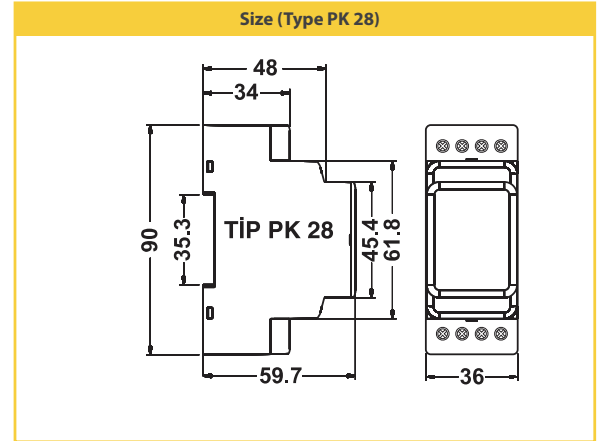

- Control the level of the conductive liquids
- 230 VAC or 400 VAC operating voltage
- Adjustable sensitivity between 5 – 50 k Ω or 5 – 100 k Ω options
- IP20 protection class
- DIN rail mounting or 8 pin socket mounting options
- 1 x 8A CO relay output
- Used with small and large liquid level electrodes

SPECIFICATIONS	SSRC-04	SSRC-04P
ENCLOSURE		
Dimensions	PK28	38,5x76x99
Protection Class		IP20
Weight	0,25kg/pcs	0,2 kg/pcs
SUPPLY		
Operating Voltage	230 VAC±10%, 400 VAC±10%	230 VAC±10%
Operating Frequency		50/60 Hz
Operating Range		(0,9-1,1)xUn
Sensitivity	5-50kΩ Adjustable	5-100 kΩ Adjustable
Warning Light		Front panel LED
OUTPUT		
Contact Output		1CO 8A 2000 VA
AMBIENT CONDITIONS		
Ambient Temperature; Humidity		-5 / +500C; 85 %
CONNECTIONS		
Mounting	Rail Mounting, Terminals with Screw	8 pin socket mounting
Connection Types		Single phase 2 wires