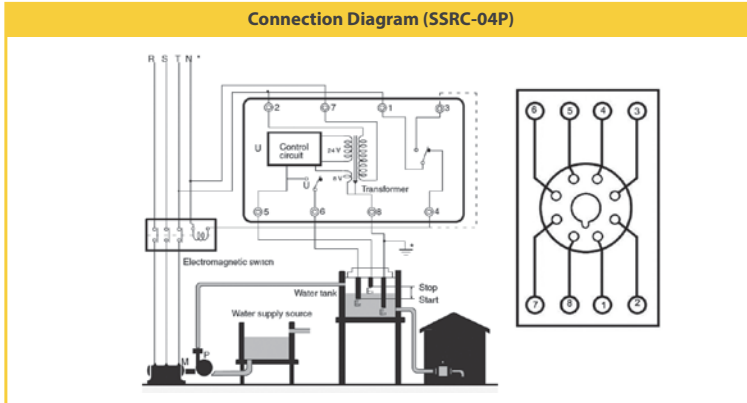

SSRC-04 / SSRC-04P Liquid Level Controllers

Liquid level controllers are designed to control the level of the conductive liquids and to prevent working the motors without water in tanks. Liquid level controllers are used in wells, wastewater treatments, pump stations and tank level controlling.

- Control the level of the conductive liquids
- 230 VAC or 400 VAC operating voltage
- Adjustable sensitivity between 5 – 50 k Ω or 5 – 100 k Ω options
- IP20 protection class
- DIN rail mounting or 8 pin socket mounting options
- 1 x 8A CO relay output
- Used with small and large liquid level electrodes

PRODUCT SELECTION TABLE

Product Code

SSRC-04	Liquid Level Controller	•			
SSRC-04P	Liquid Level Controller		•		
LLS-01	Liquid Level Electrode			•	
LLS-02	Liquid Level Electrode				•

△ Liquid level electrodes cannot be used with inflammable and corrosive liquids and food products. The liquids that will be controlled for their levels must have electrical conductivity.

SPECIFICATIONS	SSRC-04	SSRC-04P
ENCLOSURE		
Dimensions	PK28	38,5x76x99
Protection Class		IP20
Weight	0,25kg/pcs	0,2 kg/pcs
SUPPLY		
Operating Voltage	230 VAC±10%, 400 VAC±10%	230 VAC±10%
Operating Frequency		50/60 Hz
Operating Range		(0,9-1,1)xUn
Sensitivity	5-50kΩ Adjustable	5-100 kΩ Adjustable
Warning Light		Front panel LED
OUTPUT		
Contact Output		1CO 8A 2000 VA
AMBIENT CONDITIONS		
Ambient Temperature; Humidity		-5 / +500C; 85 %
CONNECTIONS		
Mounting	Rail Mounting, Terminals with Screw	8 pin socket mounting
Connection Types		Single phase 2 wires