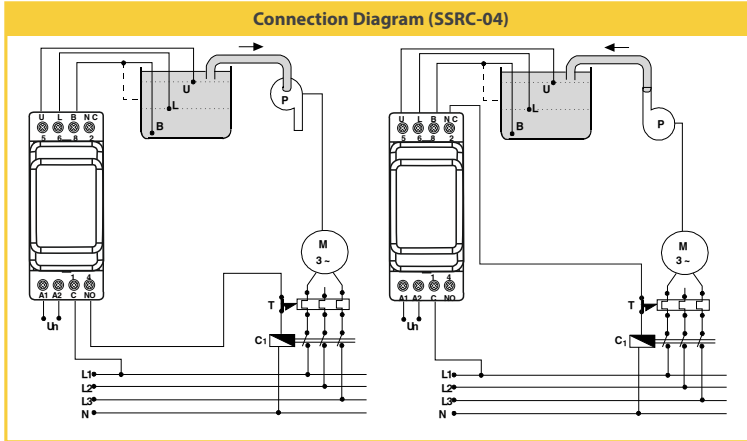

SSRC-04 / SSRC-04P Liquid Level Controllers

Liquid level controllers are designed to control the level of the conductive liquids and to prevent working the motors without water in tanks. Liquid level controllers are used in wells, wastewater treatments, pump stations and tank level controlling.

- Control the level of the conductive liquids
- 230 VAC or 400 VAC operating voltage
- Adjustable sensitivity between 5 – 50 k Ω or 5 – 100 k Ω options
- IP20 protection class
- DIN rail mounting or 8 pin socket mounting options
- 1 x 8A CO relay output
- Used with small and large liquid level electrodes

PRODUCT SELECTION TABLE

Product Code

SSRC-04	Liquid Level Controller	•			
SSRC-04P	Liquid Level Controller		•		
LLS-01	Liquid Level Electrode			•	
LLS-02	Liquid Level Electrode				•

△ Liquid level electrodes cannot be used with inflammable and corrosive liquids and food products. The liquids that will be controlled for their levels must have electrical conductivity.

SPECIFICATIONS	SSRC-04	SSRC-04P
ENCLOSURE		
Dimensions	PK28	38,5x76x99
Protection Class		IP20
Weight	0,25kg/pcs	0,2 kg/pcs
SUPPLY		
Operating Voltage	230 VAC±10%, 400 VAC±10%	230 VAC±10%
Operating Frequency		50/60 Hz
Operating Range		(0,9-1,1)xUn
Sensitivity	5-50kΩ Adjustable	5-100 kΩ Adjustable
Warning Light		Front panel LED
OUTPUT		
Contact Output		1CO 8A 2000 VA
AMBIENT CONDITIONS		
Ambient Temperature; Humidity		-5 / +500C; 85 %
CONNECTIONS		
Mounting	Rail Mounting, Terminals with Screw	8 pin socket mounting
Connection Types		Single phase 2 wires