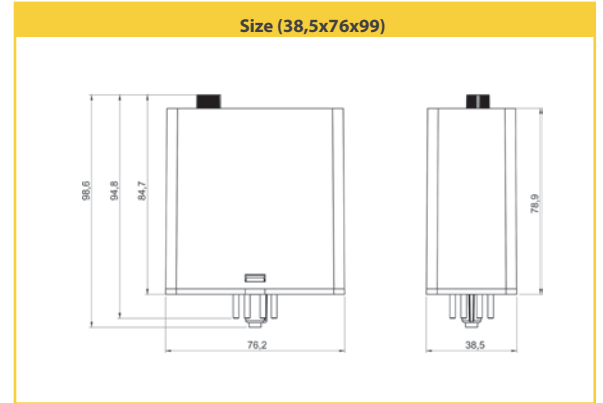

- Control the level of the conductive liquids
- 230 VAC or 400 VAC operating voltage
- Adjustable sensitivity between 5 – 50 k Ω or 5 – 100 k Ω options
- IP20 protection class
- DIN rail mounting or 8 pin socket mounting options
- 1 x 8A CO relay output
- Used with small and large liquid level electrodes

SPECIFICATIONS	SSRC-04	SSRC-04P
ENCLOSURE		
Dimensions	PK28	38,5x76x99
Protection Class		IP20
Weight	0,25kg/pcs	0,2 kg/pcs
SUPPLY		
Operating Voltage	230 VAC±10%, 400 VAC±10%	230 VAC±10%
Operating Frequency		50/60 Hz
Operating Range		(0,9-1,1)xUn
Sensitivity	5-50kΩ Adjustable	5-100 kΩ Adjustable
Warning Light		Front panel LED
OUTPUT		
Contact Output		1CO 8A 2000 VA
AMBIENT CONDITIONS		
Ambient Temperature; Humidity		-5 / +500C; 85 %
CONNECTIONS		
Mounting	Rail Mounting, Terminals with Screw	8 pin socket mounting
Connection Types		Single phase 2 wires